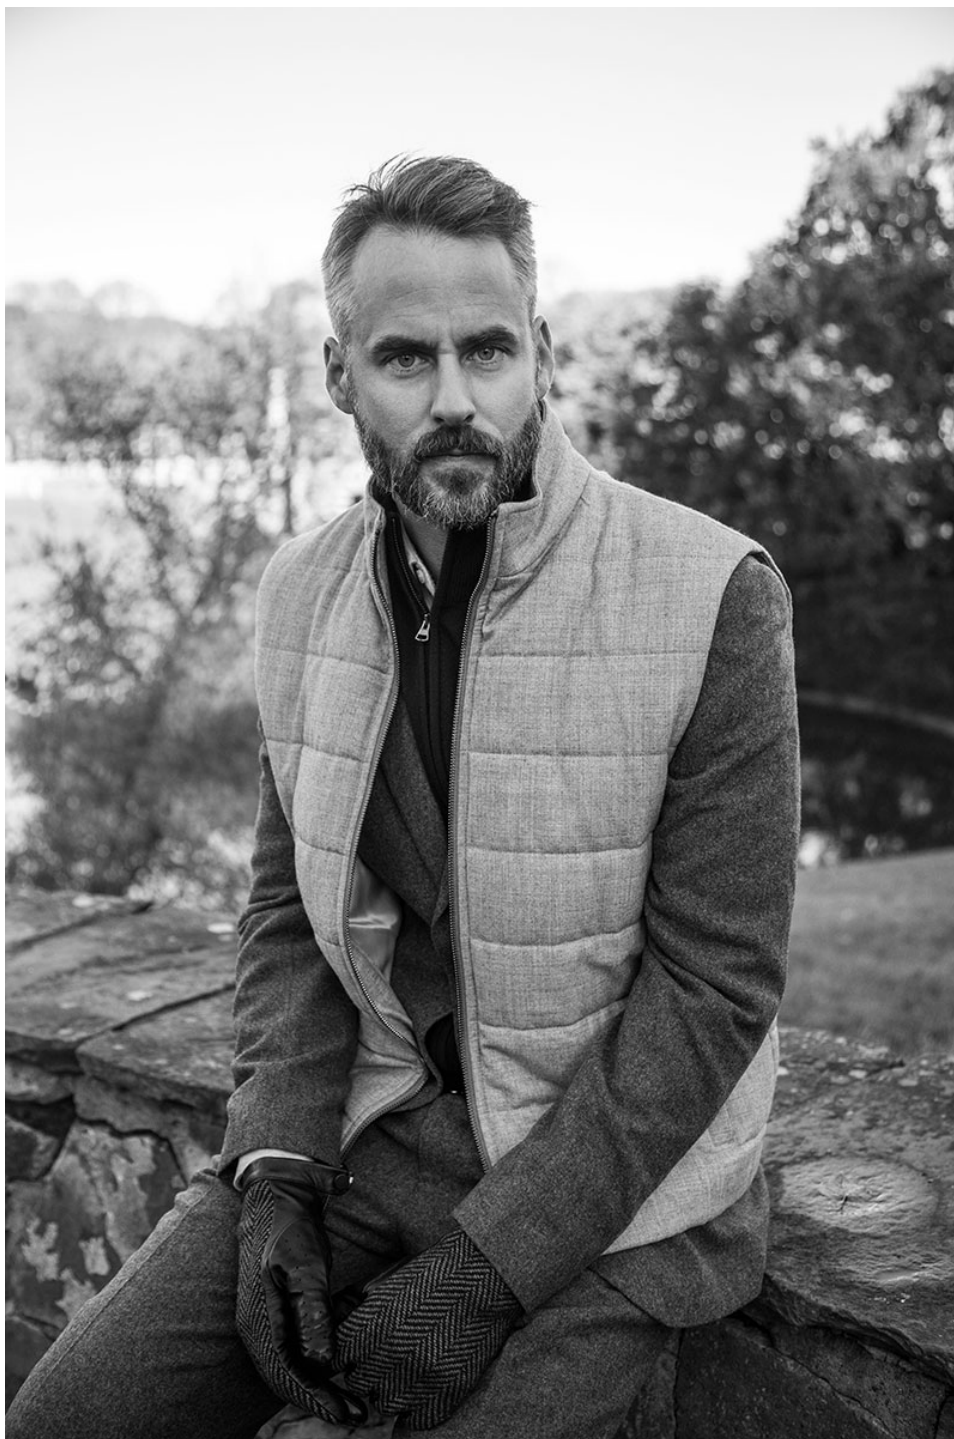

TEAM *models*

THEODOR

Height	186
Size	50
Shoes	44
Hair	Brown
Eyes	Blue