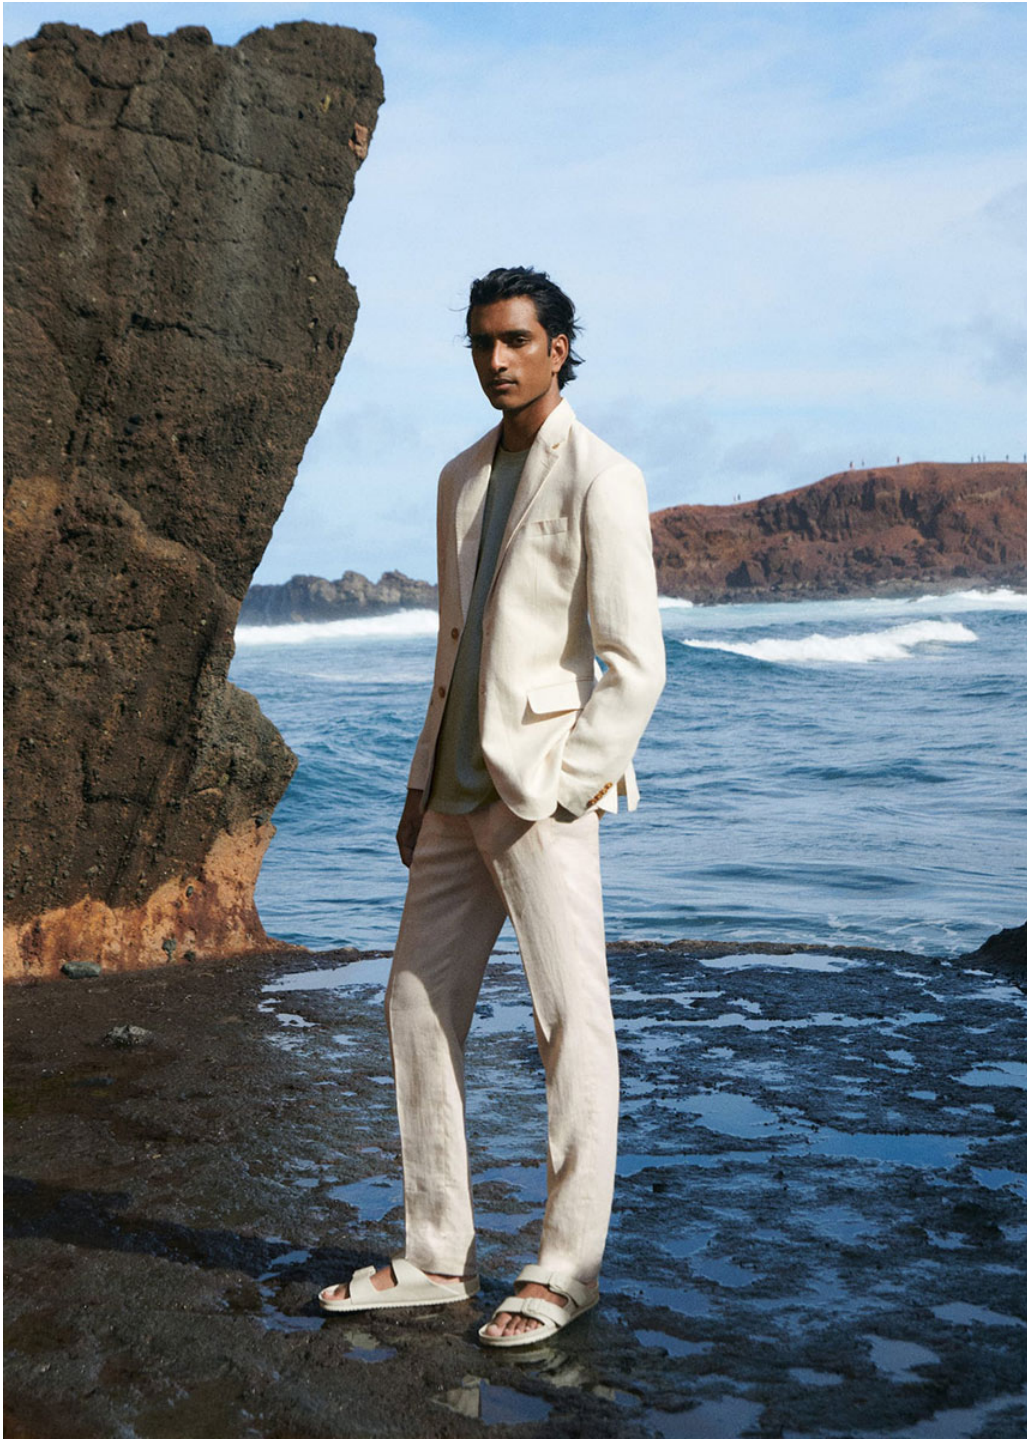

TEAM *models*

JEENU MAHADEVAN

Height	186
Size	48
Shoes	43
Hair	Brown
Eyes	Brown