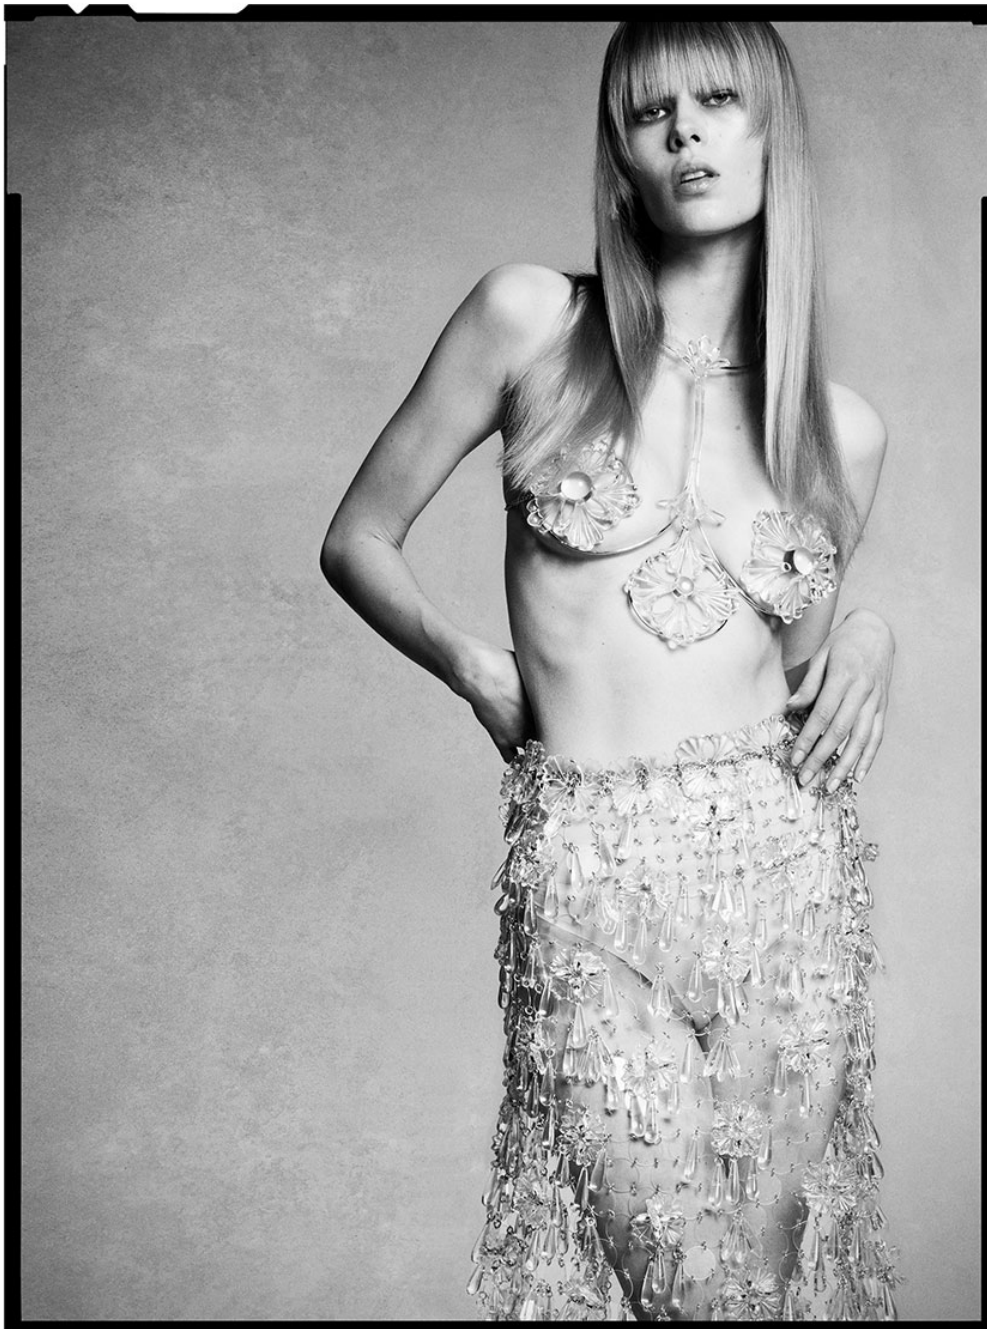

TEAM *models*

KRISTINE LINDSETH

Height	175
Bust	79
Waist	60
Hips	89
Size	34/36
Shoes	39
Hair	Blond, Brown
Eyes	Green